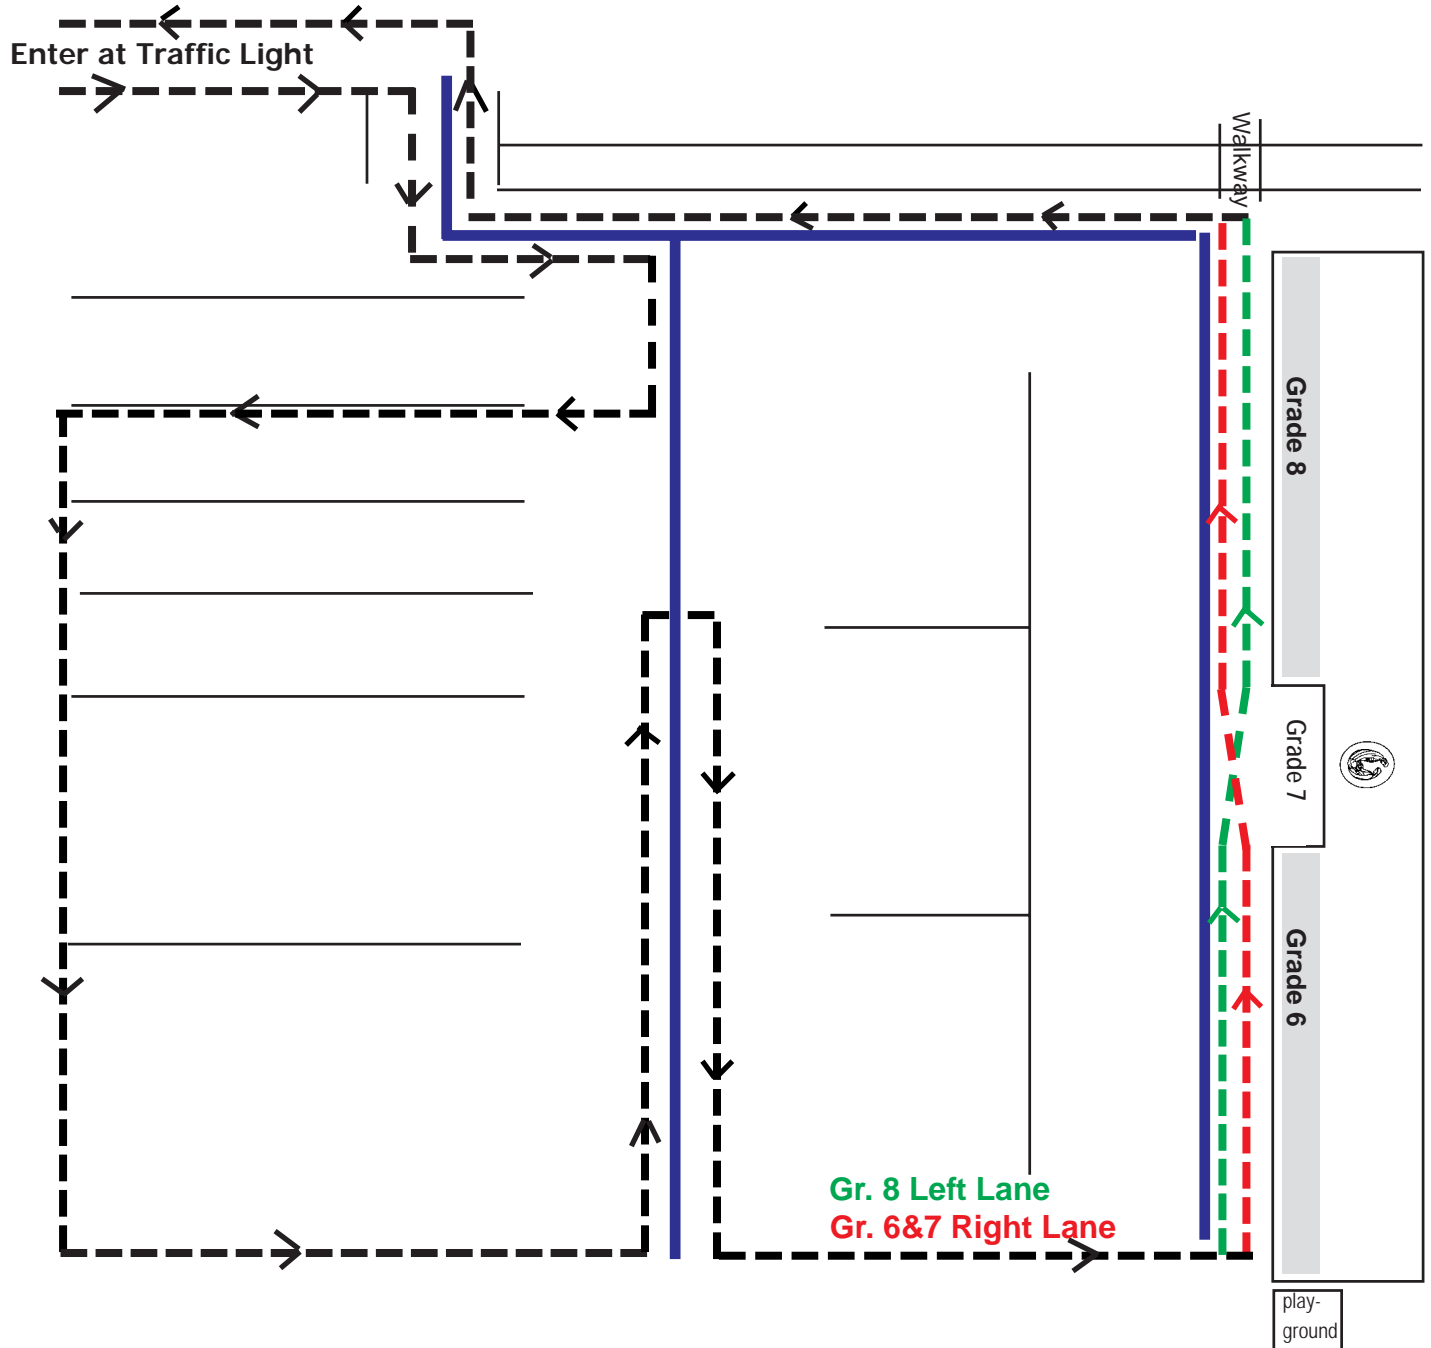

# Rain Day Dismissal Grade 6-8 3:15 (Wed 2:15)

Dismissal Procedures: Follow directional arrows for specific grades. Do not enter campus until actual dismissal time of 3:15 for Grades 6, 7 and 8.