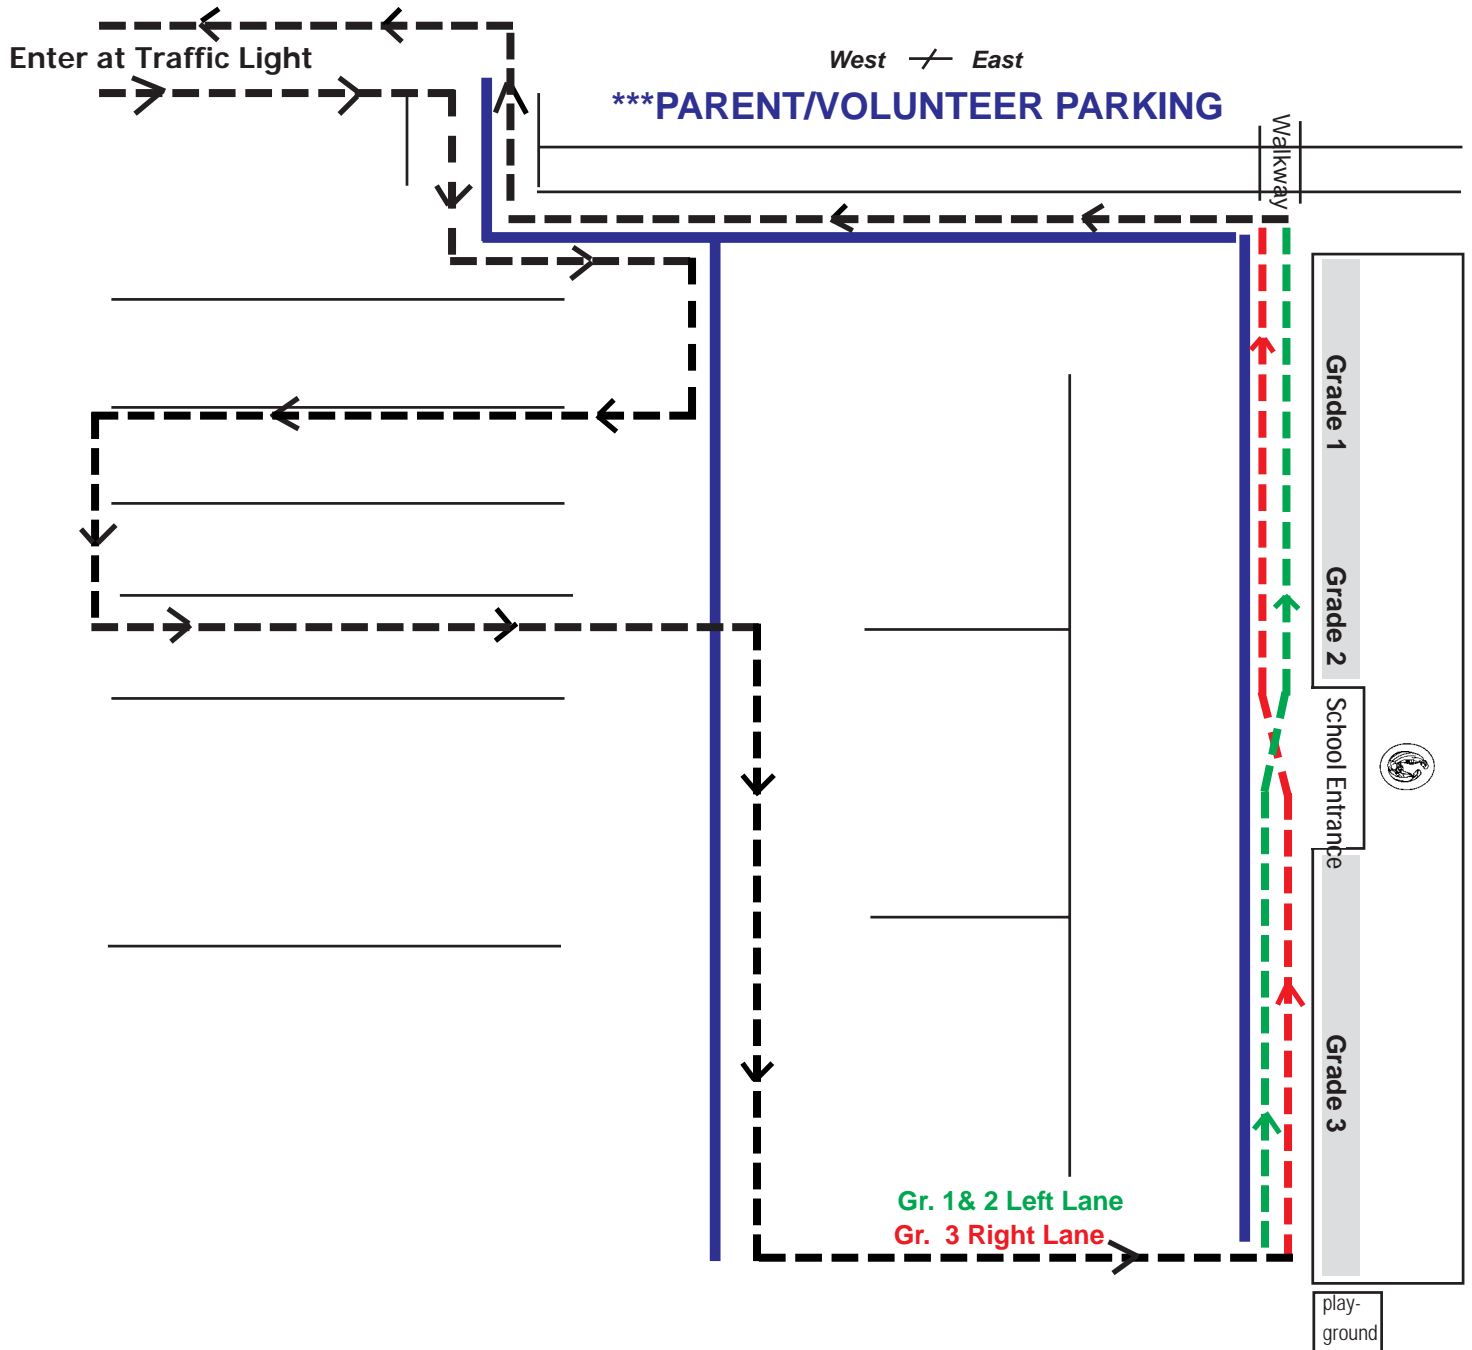

Afternoon Dismissal 2:50pm (Wed 1:50)

DISMISSAL PROCEDURE for students in Grades 1 - 3
with younger siblings and car pools in Grades PK through Grade 3.

+

Holy Family
Catholic Church